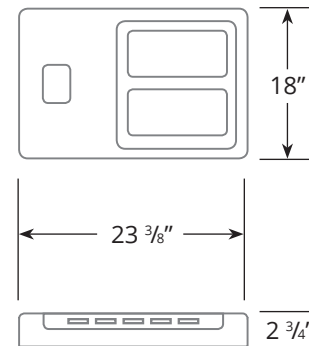

- AVAILABLE IN 12 OR 24 VOLTS
- 20,000 BTU'S
- 500 CFM
- BRUSHLESS MOTOR
- WEIGHT 85 LBS
- AUTOMATIC DIGITAL CONTROLLER
- SERVICE AT ANY REPUTABLE AC REPAIR FACILITY

EXTERNAL UNIT

INTERNAL UNIT

12 VOLT POWER REQUIREMENTS