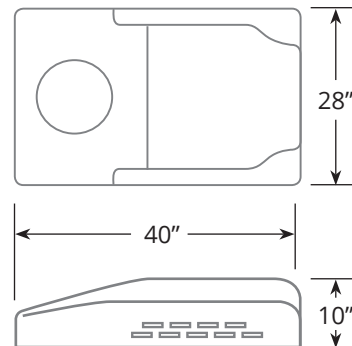

- AVAILABLE IN 12 OR 24 VOLTS
- 20,000 BTU'S
- 500 CFM
- BRUSHLESS MOTOR
- WEIGHT 85 LBS
- AUTOMATIC DIGITAL CONTROLLER
- SERVICE AT ANY REPUTABLE AC REPAIR FACILITY

EXTERNAL UNIT

INTERNAL UNIT

12 VOLT POWER REQUIREMENTS